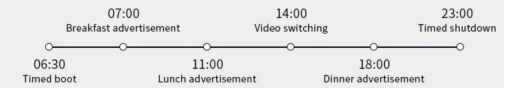

HORIZONTAL AND VERTICAL SCREEN SWITCHING

TEMPERATURE CONTROL

The temperature modules can intelligent control the fan speed, when high temperature, the fan will high speed, when low temperature, the fan will low speed;

Real-time view of the temperature of our window facing display, so that we can know whether the ambient temperature is qualified.

It supports customized playing programs and on-off time in different periods.